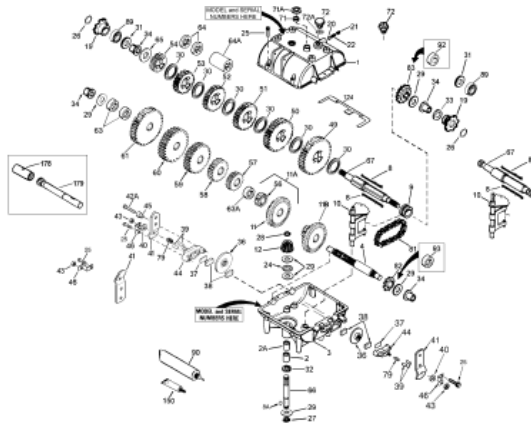

ILLUSTRATION SHOWS TYPICAL PARTS ONLY. ORDER BY PART NUMBER. PARTS NOT LISTED ARE SUPPLIED BY OEM.

	Ref #	Item #	Description	Qty	Remark
Ⓢ	1	772099A	Transmission Cover		
Ⓢ	2	780086A	Needle Bearing		
Ⓢ	2A	780142	Needle Bearing		
Ⓢ	3	770090A	Transmission Case		
	4	776134	Countershaft		
Ⓢ	8	792089A	Shifter Key		
	9	784266	Shift Collar		
	10	784267	Shift Rod & Fork		
	11	778154	Bevel Gear (42 teeth-steel)		
	12	778176	Input Bevel Pinion		
Ⓢ	20	792077A	Steel Ball, 5/16" dia.		
	21	792078	Set Screw, 3/8-16 x 3/8"		
	22	792079	Spring		
	24	780071	Thrust Bearing		
Ⓢ	25	792073A	Screw, 1/4-20 x 1-1/4"		
Ⓢ	27	792035	Retaining Ring		
	28	788040	Retaining Ring		
	29	780072	Thrust Washer		
	30	780108	Thrust Washer		
	30A	780108	Thrust Washer		
	31	780065	Thrust Washer		
	32	792001	"O" Ring		
Ⓢ	34	780105A	Flanged Bushing		
Ⓢ	49	778207A	Spur Gear (37 teeth-steel)		
Ⓢ	50	778206A	Spur Gear (35 teeth-steel)		
Ⓢ	51	778205A	Spur Gear (30 teeth-steel)		
Ⓢ	52	778204A	Spur Gear (25 teeth-steel)		
Ⓢ	53	778203A	Spur Gear (22 teeth-steel)		
	56	778145	Spur Gear (12 teeth-steel)		
	57	778199	Spur Gear (15 teeth-steel)		