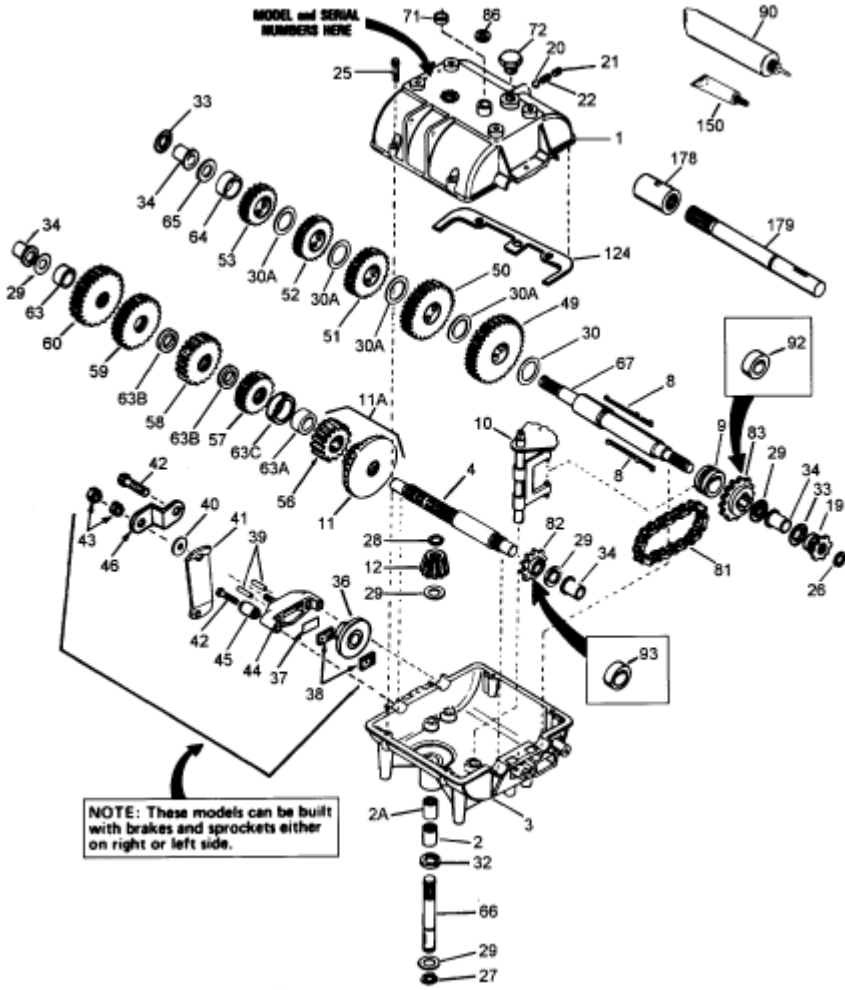

ILLUSTRATION SHOWS TYPICAL PARTS ONLY. ORDER BY PART NUMBER. PARTS NOT LISTED ARE SUPPLIED BY OEM.

	Ref #	Item #	Description	Qty	Remark
Ⓢ	1	772099A	Transmission Cover		
Ⓢ	2	780086A	Needle Bearing		
Ⓢ	2A	780142	Needle Bearing		
Ⓢ	3	770090A	Transmission Case		
	4	776134	Countershaft		
Ⓢ	8	792089A	Shifter Key		
	9	784266	Shift Collar		
	10	784267	Shift Rod & Fork		
	11	778154	Bevel Gear (42 teeth-steel)		
	12	778176	Input Bevel Pinion		
Ⓢ	20	792077A	Steel Ball, 5/16" dia.		
	21	792078	Set Screw, 3/8-16 x 3/8"		
	22	792079	Spring		
	24	780071	Thrust Bearing		
Ⓢ	25	792073A	Screw, 1/4-20 x 1-1/4"		
Ⓢ	27	792035	Retaining Ring		
	28	788040	Retaining Ring		
	29	780072	Thrust Washer		
	30	780108	Thrust Washer		
	30A	780108	Thrust Washer		
	31	780065	Thrust Washer		
	32	792001	"O" Ring		
Ⓢ	34	780105A	Flanged Bushing		
Ⓢ	49	778207A	Spur Gear (37 teeth-steel)		
Ⓢ	50	778206A	Spur Gear (35 teeth-steel)		
Ⓢ	51	778205A	Spur Gear (30 teeth-steel)		
Ⓢ	52	778204A	Spur Gear (25 teeth-steel)		
Ⓢ	53	778203A	Spur Gear (22 teeth-steel)		
	56	778145	Spur Gear (12 teeth-steel)		
	57	778199	Spur Gear (15 teeth-steel)		